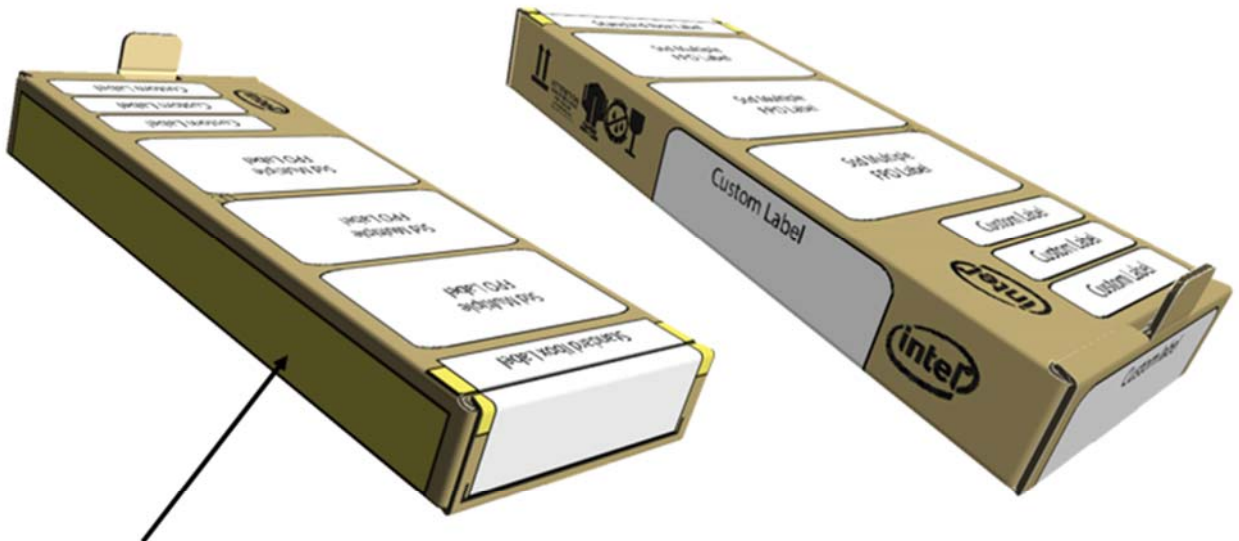

Description of Change to the Customer:

Reason for Revision: Updating Small Intermediate Box part number. No other changes have been made to the PCN. See update in blue text below.

Intel will be introducing a small box option for shipping 1-3 trays of product plus a cover tray. This will improve dimensional weight for delivery notices normally shipped in the Half Shipper/Intermediate box and reduce packaging materials at the destination. This small packaging concept removes the cushioning between the intermediate box and shipper box and limits the amount of trays in the intermediate box to one of the following configurations:

Intermediate and shipper boxes:

Small intermediate box with pull tab

Small shipper box

Label location on intermediate box:

Tape will be 12" long std brown kraft filament tape to seal I-box (P/N 025-0100-22)

Label location on shipper box:

Clear tape is used to seal shipper box and must be applied before shipping labels.

Packaging Comparison

	Small Shipper	Half Shipper	Medium Shipper	Full Shipper
# of Trays (+ 1 cover tray)	1 thick or 2 thin or 3 nested thin	7	15	15
Shipper Box Outer Dimensions	39.6 x 17.4 x 60.0cm (4,134cm³)	39.9 x 20.3 x 15.6cm (12,636cm³)	42 x 21.9 x 25.1cm (21,615cm³)	43 x 23.7 x 26.6cm (27,108cm³)
Cushioning				