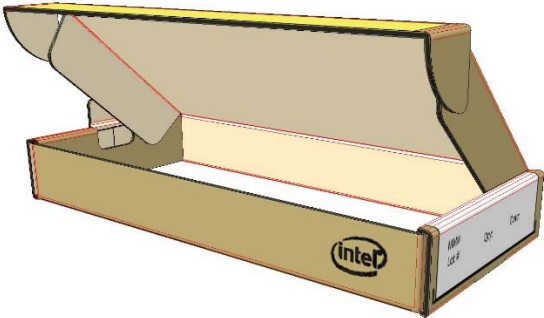

Tray Density Matrix			
Tray Part Number	Form Factor	Density	Graphic
500038991	37.5 x 37.5	21 up	
500212706	37.5 x 37.5	21 up	
500186175/ 500203022	45 x 52.5	10 up	

Small intermediate box with pull tab