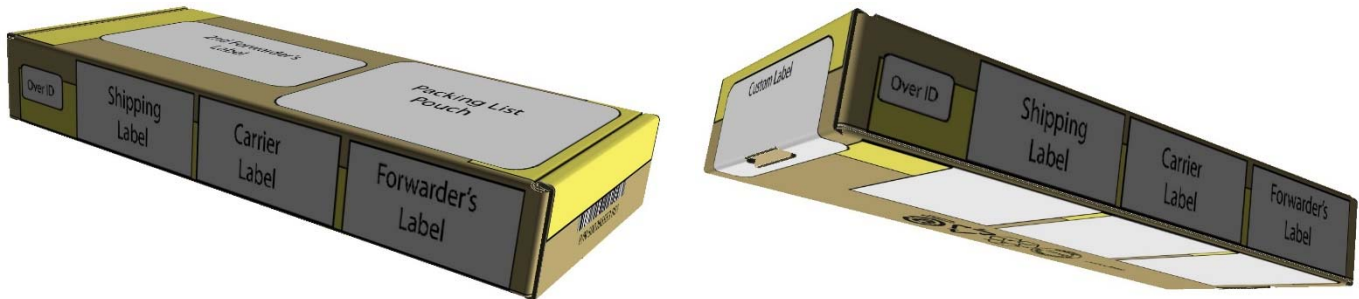

Label locations on shipper box: