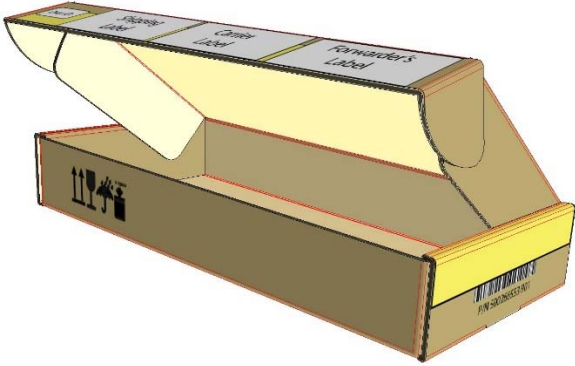

Small shipper box