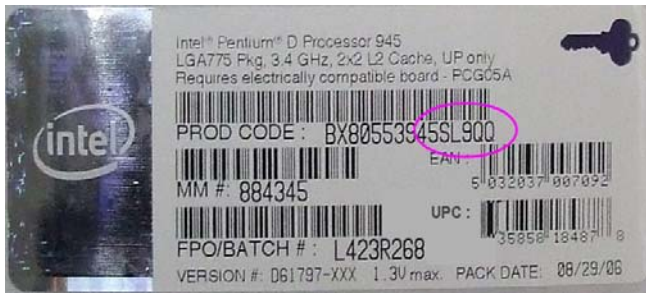

CURRENT FPO LABEL