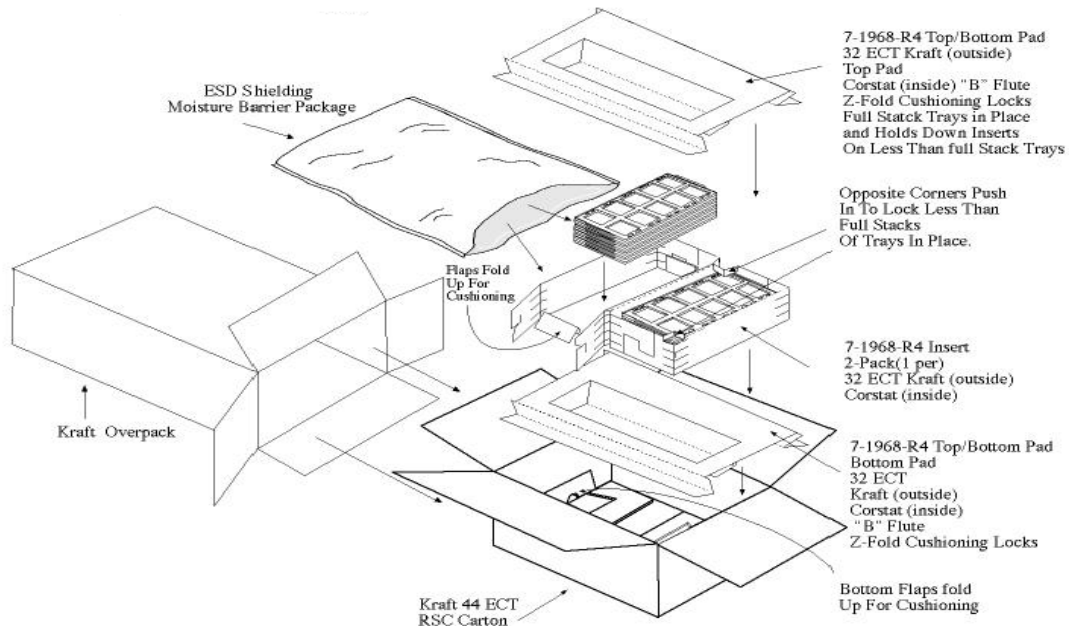

- Customers may receive old and the new packaging media within the same shipment and multiple partial boxes till old inventory depletion

Current Packaging