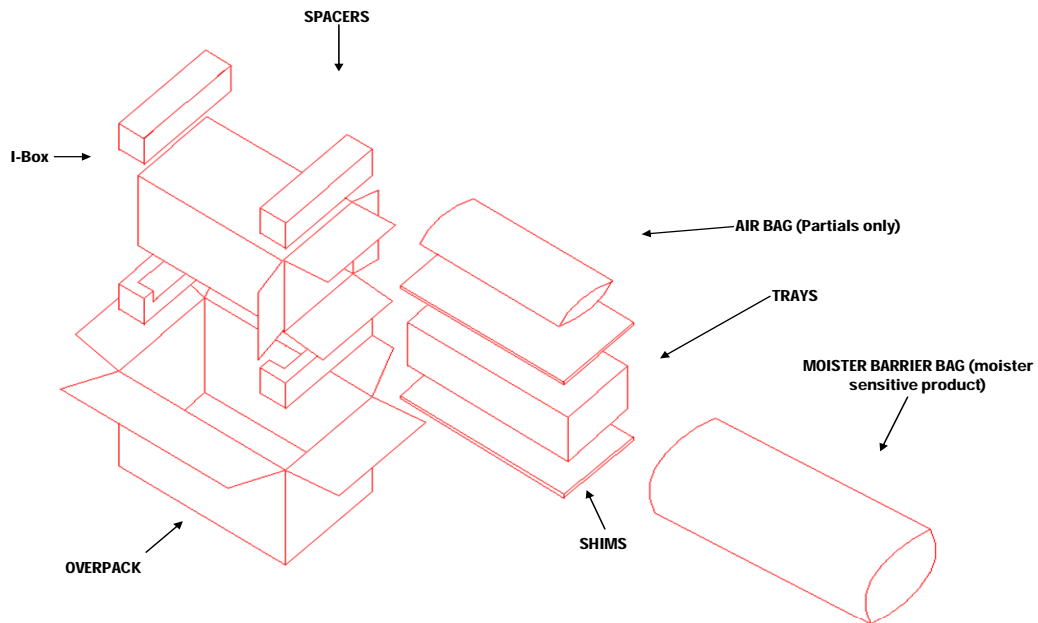

New Packaging